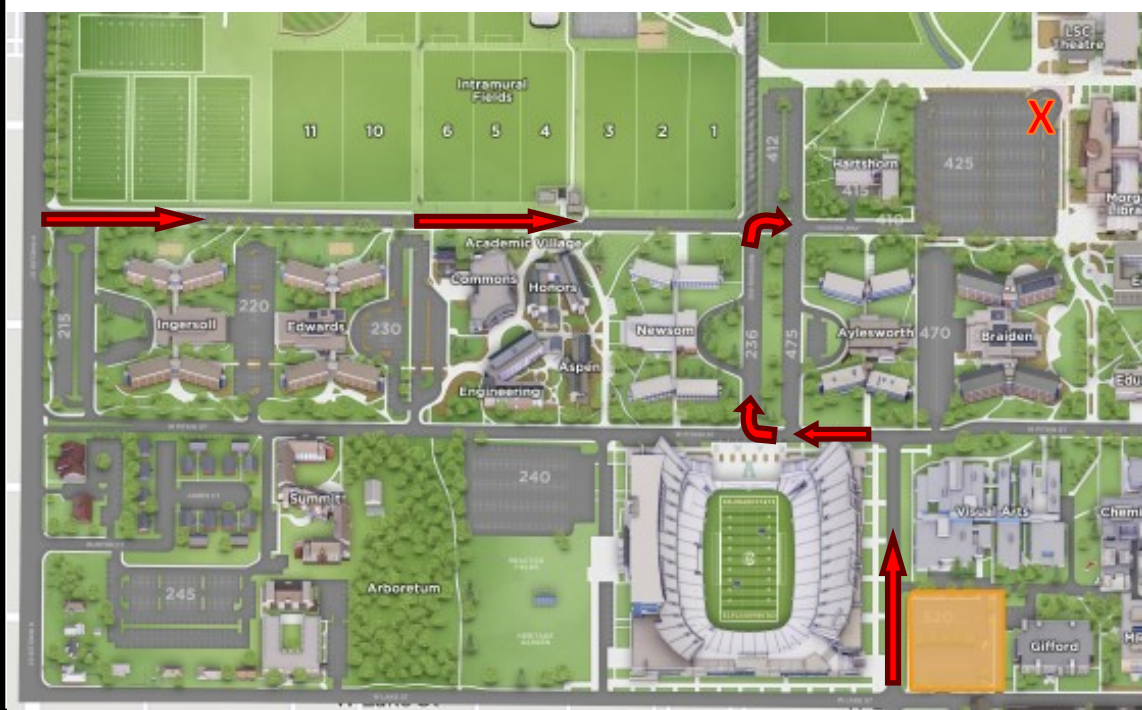

Directions to the Engineering Lot:

From Laurel Avenue (located between Shields and College Avenue), turn south onto Meldrum. Continue straight into the parking lot. The Lory Student Center is located toward the south-west corner of the lot near the bus loop.

Directions to the Morgan Library Lot:

If coming from the west—from Shields (between Prospect and Laurel), turn east onto Hughes Way. The Parking Lot is straight ahead, the student center is located toward the north-east corner of the lot.

Alternatively, from Prospect, turn north onto Whitcomb. Turn west onto W. Pitkin. Turn north onto Meridian Ave. At the stop sign, turn east onto Hughes Way.